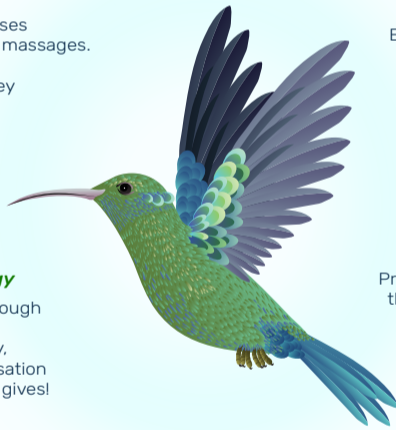

Bromeliads

Reflexology

Precision stimulation of acupressure points that connect the nerves from head to toe. Results in balancing the energy and organ function of the bodies systems.

30 min	$59
60 min	$110

- SWEET GARDEN -

Jasmine

Mini Facial

Three revitalizing steps which include cleaning the skin's impurities, exfoliating dead cells from your face.

With a final rehydrating massage and that will leave your face feeling clean and refreshed.

30 min	$59

Gardenia

Professional Facial

A complete beauty ritual which will transform the appearance of your face, this nine step process will leave you feeling relaxed and refreshed.

60 min	$116

Magnolia

Organic Facial

A relaxing facial using our own blend of organic milk, honey, oatmeal, coffee, such as milk, honey, oatmeal, coffee, apple cider vinegar, natural aloe vera, vit E, among others.

45 min	$93

- HELICONIA SHE KONG -

Antorcha de Oro

Manicure Spa

Renew the appearance of your nails and skin texture with a well-deserved pampering.

$56

Rostrata

Pedicure Spa

A meticulous skin care treatment of your feet, leaving them feeling refreshed and dainty.

$79

- LYRIUS -

Make your experience an unforgettable memory with your companion, each one choosing a treatment and enjoying it simultaneously side by side... a unique and delightful moment.

- Simultaneous services apply from **60 minutes** or more and have an additional cost: **$15 per person**, if there are **2 people** or **$10 per person** if there are **3 or more**.

Your Well-being is Our Top Priority

At ParadiseSpa, we cultivate an atmosphere of tranquility, safety, and respect to ensure you fully savor your treatments.

Expected Behavior: Immerse yourself in a harmonious ambiance. Treat our staff with courtesy and respect.
* Honor the privacy of others.

Untolerated Behavior: Comments or physical contact of a sexual nature. Lewd or exhibitionist acts.
* Any behavior that causes discomfort or insecurity.

Consequences: If inappropriate behavior is observed, the treatment will be terminated immediately.

Commitment to Your Well-being:

ParadiseSpa is dedicated to providing you with an exceptional and unforgettable experience. We invite you to indulge in our services amidst an ambiance of peace and harmony.